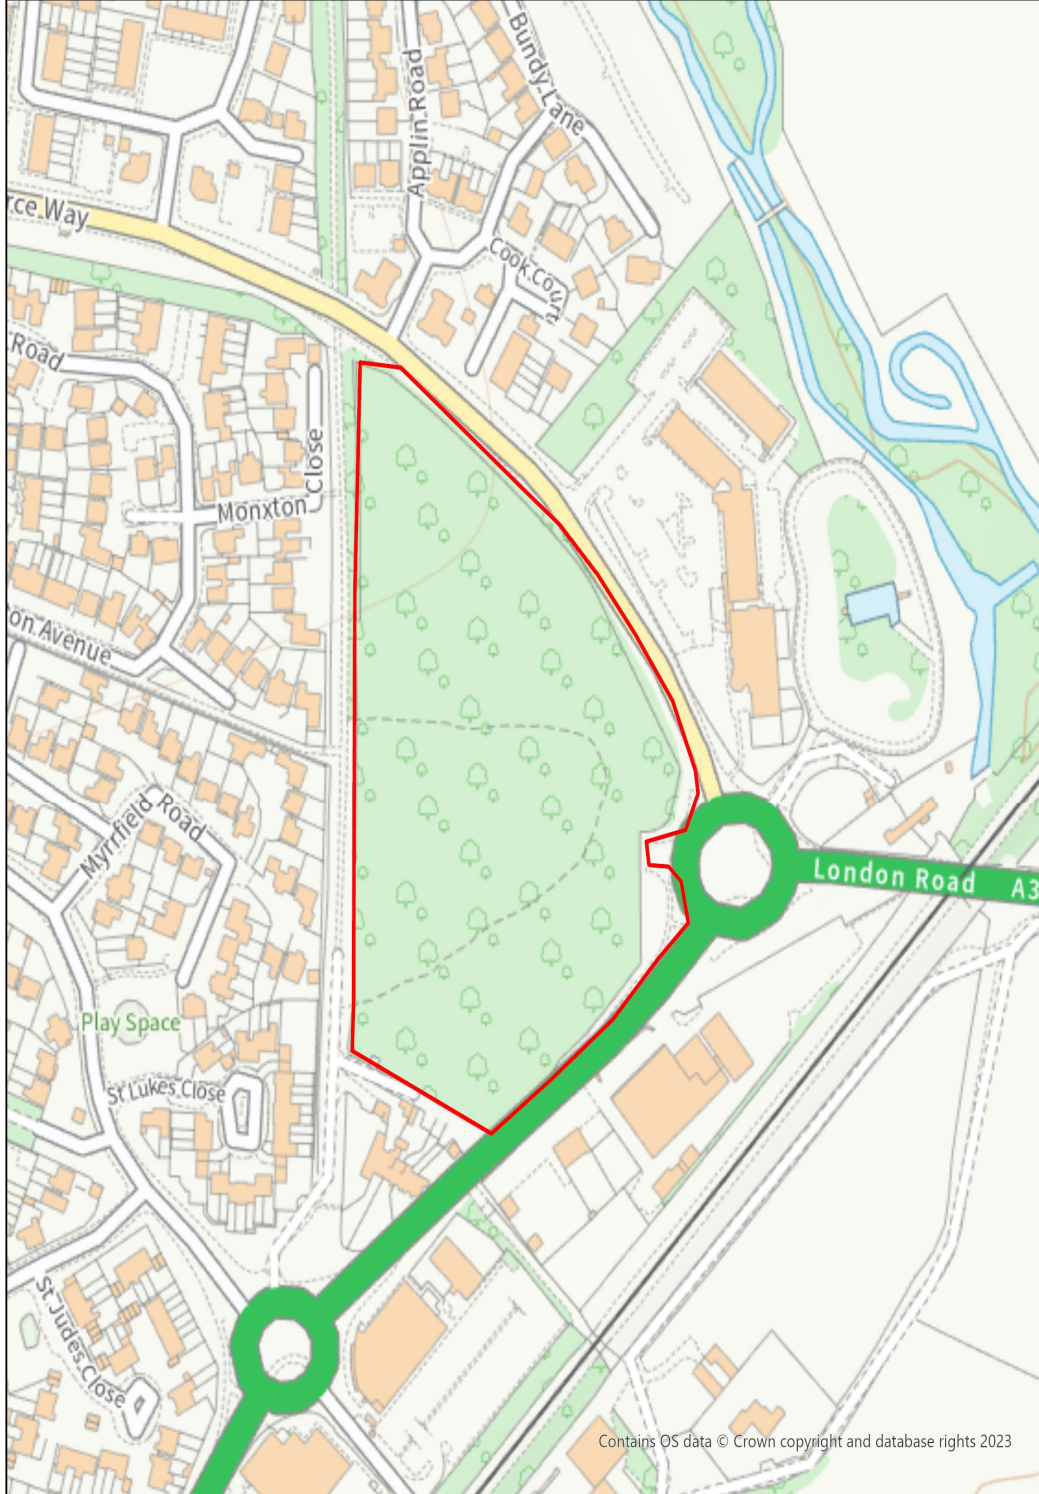

Wiltshire Council

PL/2022/04875

Land at Salisbury Retail Park, London
Road, Salisbury, SP1 3YX

Contains OS data © Crown copyright and database rights 2023

1:2,500

416006E 132212N m

© Crown Copyright and Database Rights 2024 Ordnance Survey Licence No 100049050